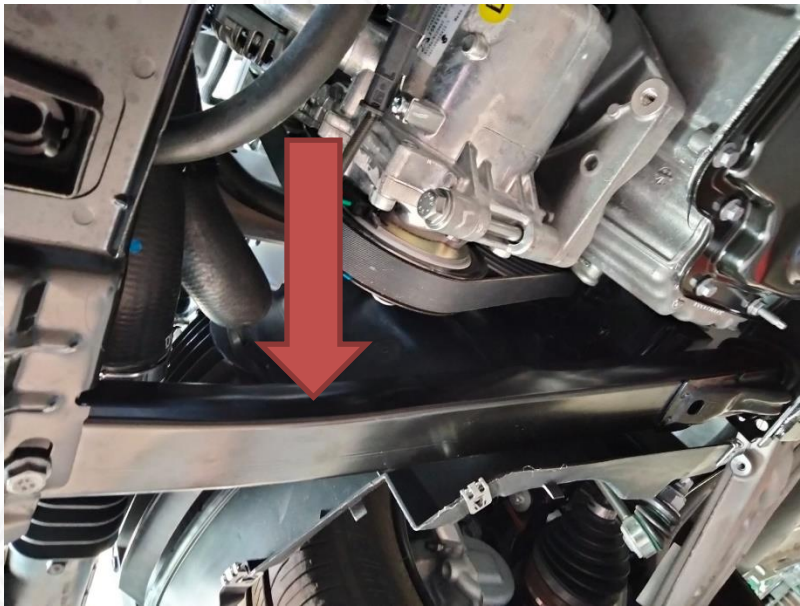

PSA – Protection Crash Bar

Citroën Berlingo / Peugeot Partner / Toyota Proace City / Opel Combo 1.6

KC18100470 is **NOT SUITABLE** for vehicles equipped with **PROTECTION CRASH BAR**

For these cases order kit **KC23040569**