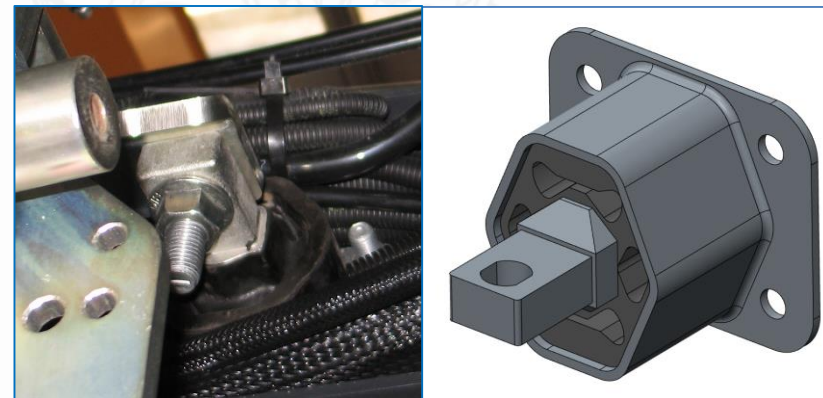

SB20030049 – EuroMidi CC100 – Kit Selection

New model 2020
Engine SILENTBLOCK

TM/QP 31

KB20028097

Previous model 1999<2019
Engine SILENTBLOCK

TM/QP 31

KB15068075