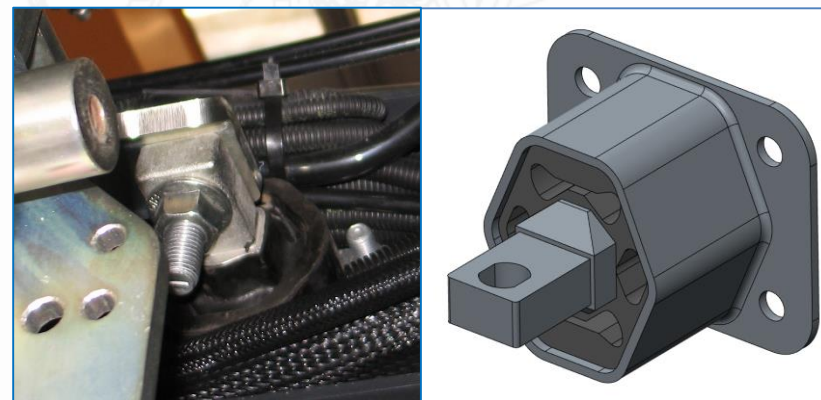

SB20030048 – EuroCargo Tector 7 – Kit Selection

Technical Differences Light Chassis

90E22 / 100E22 / 120EL22 / 120EL25

New model 2020
Engine SILENTBLOCK

TM/QP 13 / 15 / 16

KC19110495

TM/QP 21

KC19110496E

80E22 / 90E22 / 100E22 / 110EL22 / 120EL22

Previous model 1999<2019
Engine SILENTBLOCK

TM/QP 13 / 15 / 16

KC07040111

TM/QP 21

KC08040130E