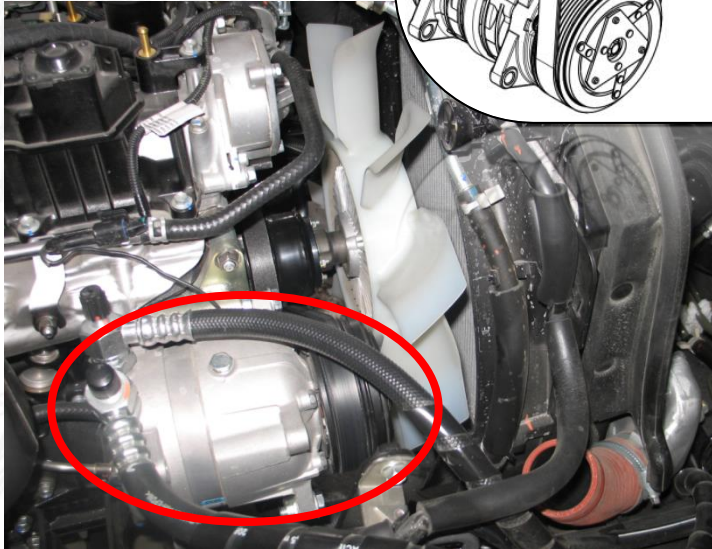

SB19050040

ISUZU M21 N-Series Compressor Mount Kit Selection

This Service Bulletin only applies to the Euro 5b+ / Euro 6 engines

Original A/C compressor on the RIGHT hand side (direction of motion) select kit:

KC17110446

Original A/C compressor on the LEFT hand side (direction of motion) select kit:

KC17080441