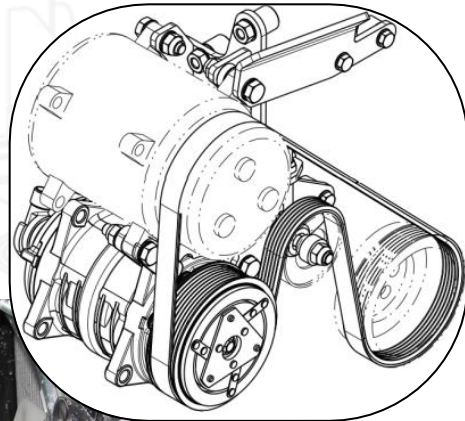

SB19050040

ISUZU M21 N-Series Compressor Mount Kit Selection

This Service Bulletin only applies to the Euro 5b+ / Euro 6 engines

Original A/C compressor on the RIGHT hand side (direction of motion) select kit:

KC17110446

Original A/C compressor on the LEFT hand side (direction of motion) select kit:

KC17080441