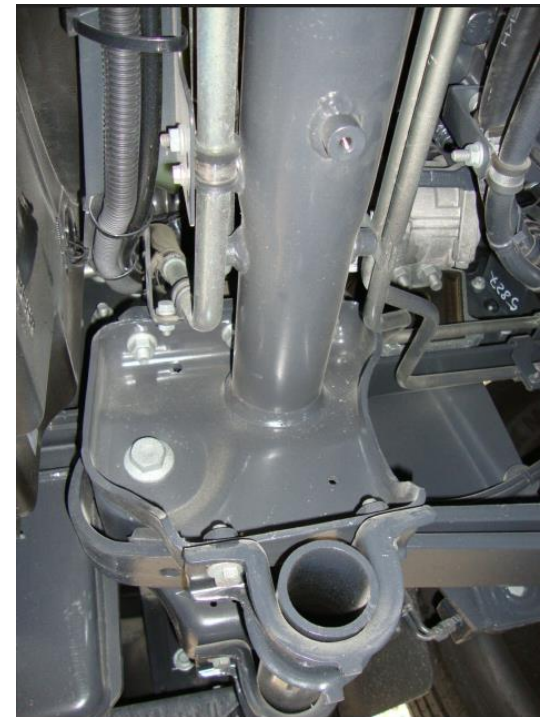

SB18050035
IVECO STRALIS Cursor 11 (Euro 6)
Special Option Front Traverse

VEHICLE WITHOUT THE SPECIAL OPTION FRONT TRAVERSE:
KIT KC13080337 → NOT SUITABLE

**The trucks come from factory
always with this configuration**

SB18050035 IVECO STRALIS Cursor 11 (Euro 6) Special Option Front Traverse

VEHICLE WITH THE SPECIAL OPTION FRONT TRAVERSE:
KIT KC13080337 → SUITABLE

The front traverse is moved forward, so that to install the kit.
This modification must be done by Iveco Workshop.