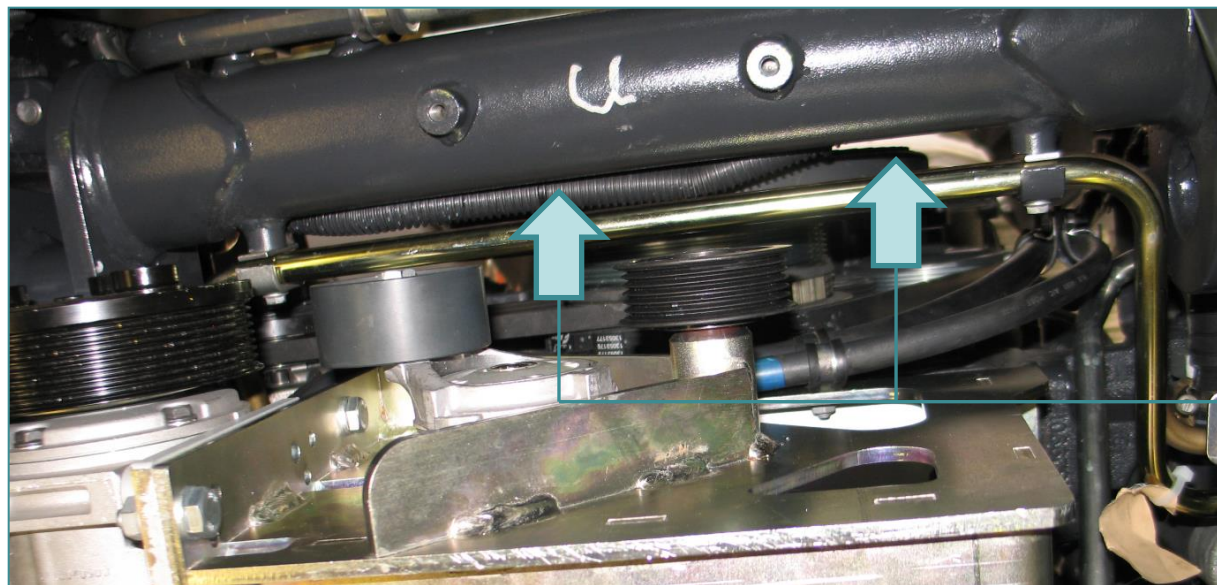

SB18050035
IVECO STRALIS Cursor 11 (Euro 6)
Special Option Front Traverse

VEHICLE WITHOUT THE SPECIAL OPTION FRONT TRAVERSE:
KIT KC13080337 → NOT SUITABLE

**The trucks come from factory
always with this configuration**

SB18050035 IVECO STRALIS Cursor 11 (Euro 6) Special Option Front Traverse

VEHICLE WITH THE SPECIAL OPTION FRONT TRAVERSE:
KIT KC13080337 → SUITABLE

The front traverse is moved forward, so that to install the kit.
This modification must be done by Iveco Workshop.