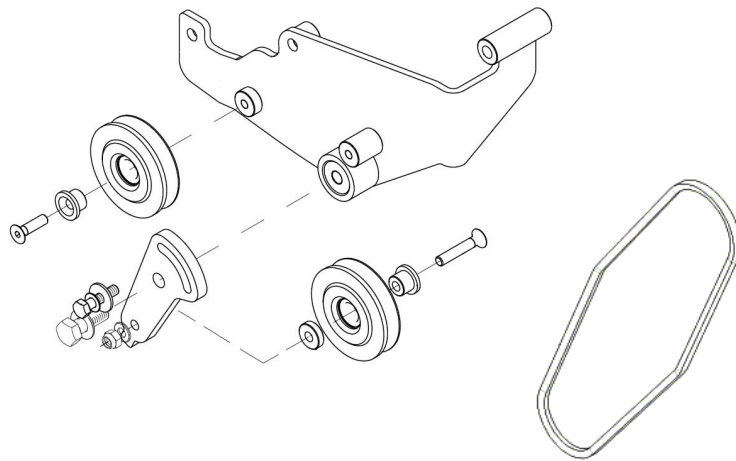

SB12110013 – KC10050194 upgrade kits

KC12990194

- Applicable: up to SN01940879C
- Includes:
 - Idler pulleys bracket
 - Reinforced belt
 - Metallic idler pulleys
 - Tensioner arm ass'y

KC12980194

- Applicable: from SN01940880D to SN01941941E
- Includes:
 - Idler pulleys bracket
 - Reinforced belt
 - Tensioner arm ass'y