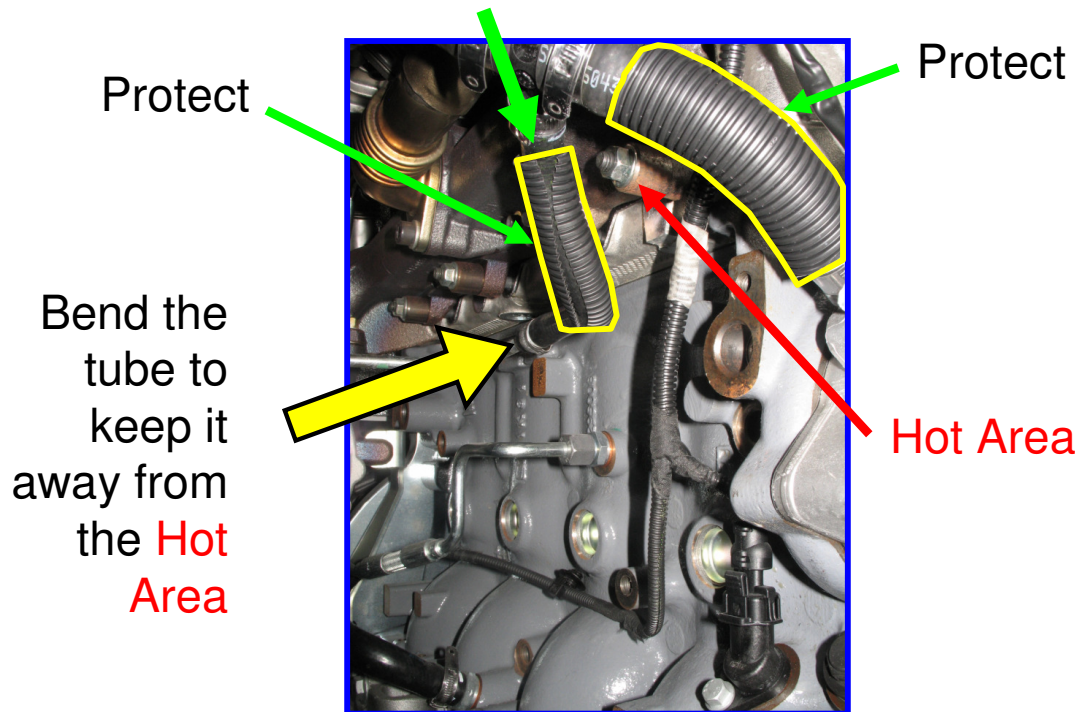

SB12060010 – IVECO DAILY 3.0 Euro 5

New tube added to the IVECO DAILY 3.0 Euro 5

Perform these operations before fitting the bracket

IMPORTANT:
Do not secure the tubes as shown in the picture