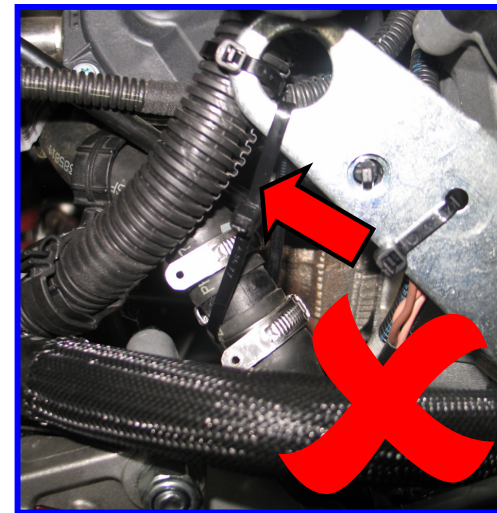

SB12060010 – IVECO DAILY 3.0 Euro 5

New tube added to the IVECO DAILY 3.0 Euro 5

Perform these operations before fitting the bracket

IMPORTANT:
Do not secure the tubes as shown in the picture