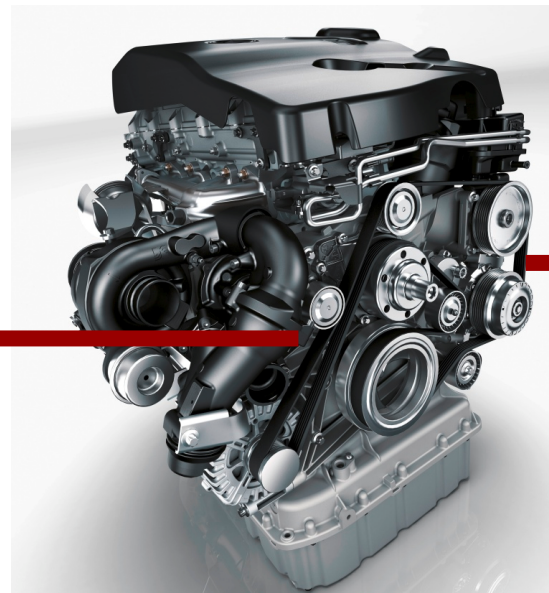

SB11050002 MERCEDES VITO Euro5

Check original engine belt

OPTION "A"

Estandar 6PK belt

**ORDER OLIVA TORRAS
DRIVE KIT**

KC10090203

KC10090203E/S

OPTION "B"

Double 6PKK belt

**ORDER OLIVA TORRAS
DRIVE KIT**

KC10090203

KC10090203E/S

Original MB engine water pump

A651 200 33 01